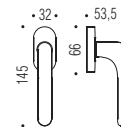

ONE / STRAWBERRY RED

LEMON YELLOW / ONE

ONE / BRONZE

ONE

CC11 R-RY Ø50

CC11 RSMY

CC19 BZG Ø50

CC12 DK/SM