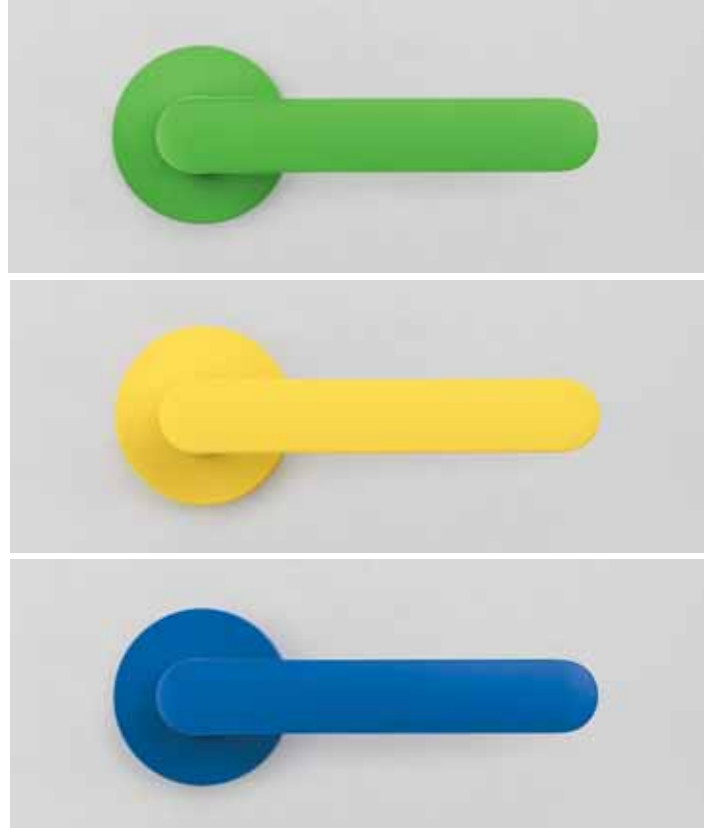

MOOD Collection.
Molto più
di una collezione.

MOOD Collection.
Much more
than a collection.

LIME GREEN
LEMON YELLOW
CAPRI BLUE