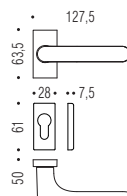

CC21 RSMY

CC29 BZG 52x52