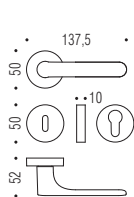

ONE / STRAWBERRY RED

LEMON YELLOW / ONE

ONE / BRONZE

ONE

CC11 R-RY Ø50

CC11 RSMY

CC19 BZG Ø50

CC12 DK/SM