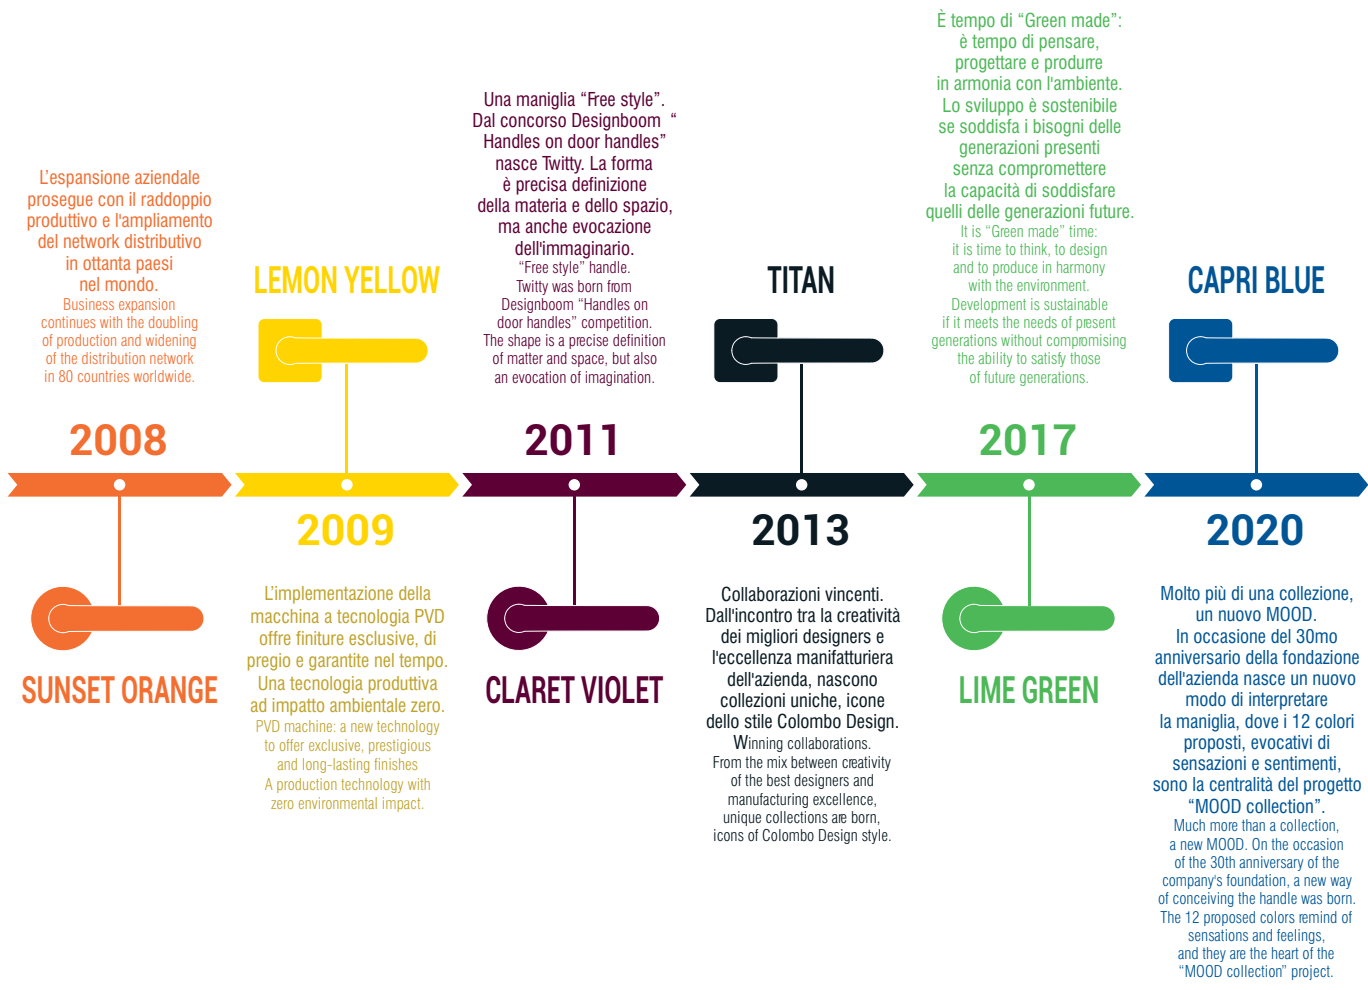

Nessun limite quindi alla creatività:
"ne facciamo di tutti i colori"!

"One" and "OneQ" are the first two models
of the collection, designed by Colombo Design.

Handles with soft and clean lines, which can be
easily declined in all RAL color variants.

So there is no limit to creativity:

"we are up to all sorts of things ... and colors"!

12 colori per 12 tappe significative di un viaggio lungo 30 anni e proiettato verso il futuro. Ripercorrendo la storia di Colombo Design dal 1990 al 2020, sono stati individuati gli anni che hanno segnato in modo determinante lo sviluppo aziendale, associando ad ognuno di essi un colore tra quelli proposti.

12 colors for 12 significant stages of a 30-year journey projected towards the future. Tracing the history of Colombo Design from 1990 to 2020, we have identified the years that have decisively marked our company's development, associating each of them with one color from those proposed.

A range of 12 colors is available, carefully selected to define the mood of an environment, as well as the style of a door or window through tone-on-tone or contrasting combinations.

OCEAN BLUE
STRAWBERRY RED
SUNSET ORANGE