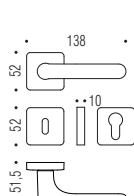

ONEQ

CC21 R-RY 52x52