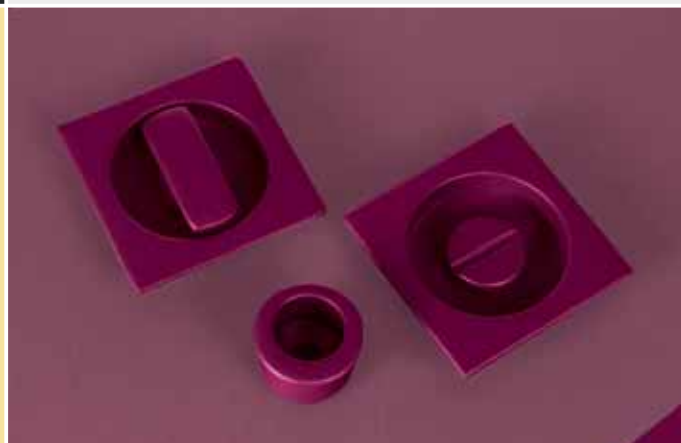

CLARET VIOLET / ONEQ
KIT PER PORTA SCORREVOLE - DUE MANIGLIE INCASSO - CHIUSURA A NOTTOLINO
SLIDING DOOR KIT - TWO GROOVE HANDLES - TOILET KNOB CLOSURE